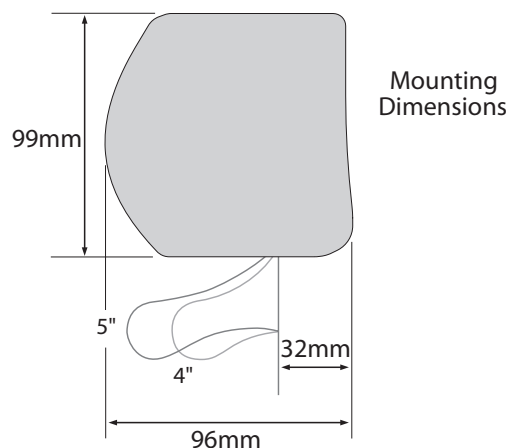

A bottom fabric panel is adjusted to accommodate the height of the shade. The height of this panel varies with vane size and ordered height. This is a normal, inherent characteristic of the product.

The shade is concealed inside a fabric covered headrail when raised. Pirouette® Shades can be operated using either the UltraGlide® or PowerView® lifting systems.

As with all textiles, Pirouette® fabrics are subject to some variations. Slight wrinkles, puckering or bowing are inherent to textile products and should be considered normal, acceptable Quality and should not be considered as product defects.

If a Pirouette® Shade has been fully lowered with the vanes open for a long period of time, the vanes may become "set" - they may not easily close or flatten. This is a normal characteristic of fabric products.

If this happens, toggle the cord to coax the vanes as closed as possible. If necessary, gently pull down on the bottom vane. You may also dress the vanes gently with your hands to help them close. Then roll up the shading slowly to flatten the vanes. Allow the fabric to remain in the headrail for up to 24 hours.

To prevent vane set, exercise the shade daily by raising and lowering it and opening and closing the vanes.