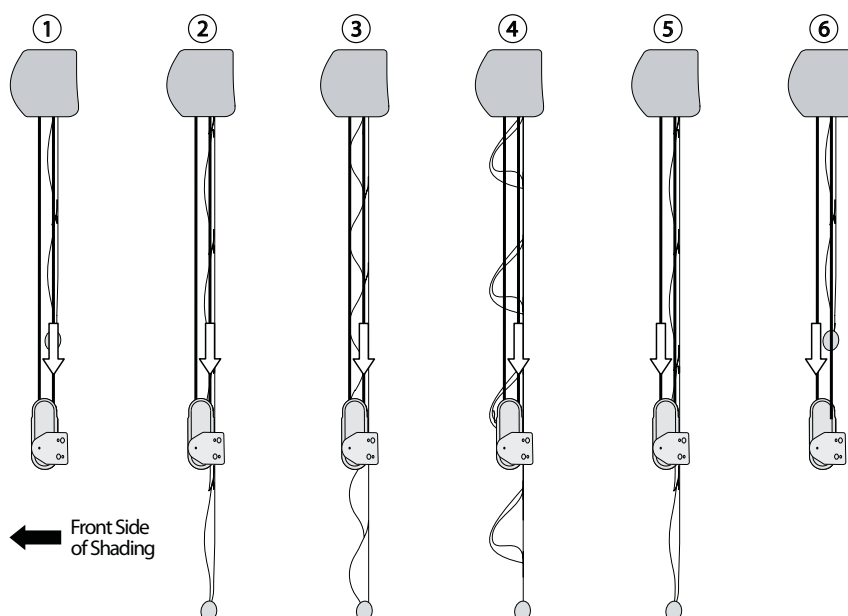

EasyRise™ Cord Loop Operation

One of the important benefits of Pirouette® Window Shadings is ease of operation. With the EasyRise™ system, a continuous cord loop, which works on the principle of a pulley, rotates a clutch to raise or lower the shading.

Referring to the illustration at right, from the fully raised position, pull down on the rear cord of the cord loop to lower the shading (1, 2). In the fully lowered position, continue to pull on the rear cord to open the vanes (3, 4). Pull on the front cord to close the vanes and raise the shading (5, 6).