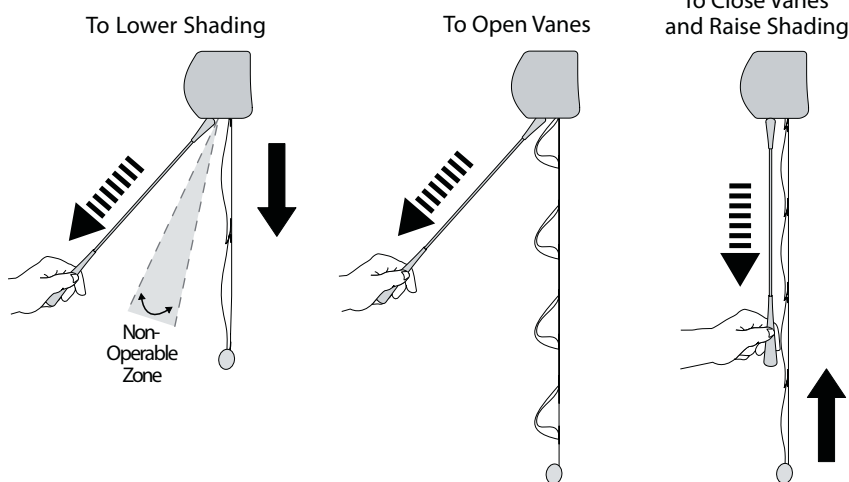

Ultraglide® Wand Operation

IMPORTANT! To operate UltraGlide® on Pirouette® Window Shadings the wand is pulled straight down and out, rather than at an angle across the shading. This is to protect the vanes from being damaged by the wand.

To Lower the Shading

Pull the wand straight out from the fabric at an angle greater than 25°. The clutch will click and the fabric will proceed with a controlled descent.

To stop the shading in any position, simply pull the wand straight down.

To Open the Vanes

After lowering the shading completely, continue to pull on the wand at an angle greater than 25°, until the vanes are fully open.

To Raise the Shading

Hold the wand close to the fabric and pull straight down. Pump the wand down using short strokes to gradually raise the shading.

Caution: To avoid damage to the shading or personal injury, do not release the wand until it is fully retracted. To avoid breaking the cord inside the wand, do not use long strokes (over 42") or apply excessive force on the wand while pulling it.