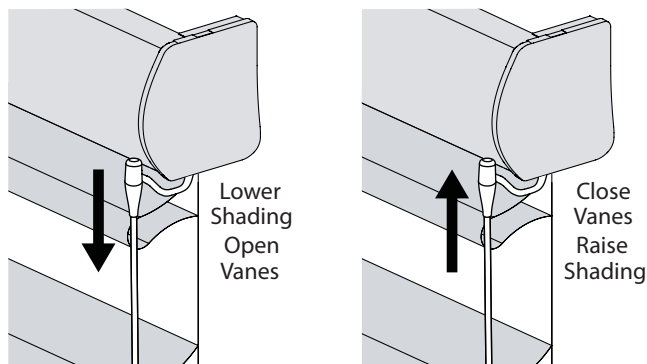

To Stop the Shading

While the shading is moving in the up/open direction, gently push the wand up. (A brief pull down on the wand will also stop the shading.) While the shading is moving in the down/closed direction, gently pull the wand down. (A brief push up on the wand will also stop the shading.)