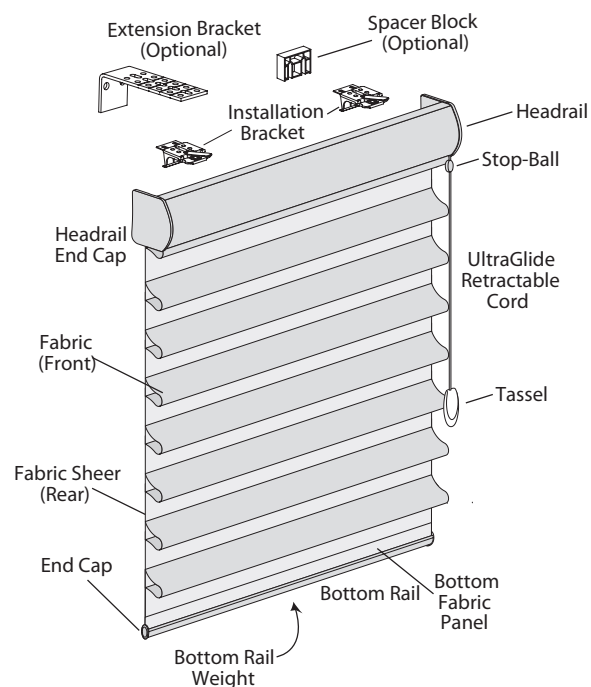

A bottom fabric panel is adjusted to accommodate the height of the shade. The height of this panel varies with vane size and ordered height. This is a normal, inherent characteristic of the product.

The shade is concealed inside a fabric covered headrail when raised. Pirouette® Shades can be operated using either the UltraGlide® or PowerView® lifting systems.

As with all textiles, Pirouette® fabrics are subject to some variations. Slight wrinkles, puckering or bowing are inherent to textile products and should be considered normal, acceptable Quality and should not be considered as product defects.

If a Pirouette® Shade has been fully lowered with the vanes open for a long period of time, the vanes may become "set" - they may not easily close or flatten. This is a normal characteristic of fabric products.

If this happens, toggle the cord to coax the vanes as closed as possible. If necessary, gently pull down on the bottom vane. You may also dress the vanes gently with your hands to help them close. Then roll up the shading slowly to flatten the vanes. Allow the fabric to remain in the headrail for up to 24 hours.

To prevent vane set, exercise the shade daily by raising and lowering it and opening and closing the vanes.